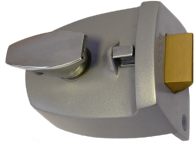

Legge 707 & 727 Deadlocking Nightlatch

Description

The LEGGE 707 & 727 Deadlocking Nightlatches are available in 44mm and 60mm backsets. They are supplied complete with fixings and come with 3 keys.

Supplied With 3 Keys

Keyed To Differ

Call For Key Cutting Services

Call For Workshop Services

Features

- Supplied complete with fixings
- Supplied with 3 keys
- Deadlocking is achieved by reverse turn of the key from outside only
- Available in 44mm & 60mm backsets

Product Table

9752

44mm Brass Case Brass Cylinder Boxed

7581

44mm Silver Case Brass Cylinder Boxed

9749

60mm Brass Case Brass Cylinder Boxed

7437

60mm Silver Case Brass Cylinder Boxed