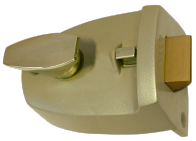

Keyed To Differ

Call For Key Cutting Services

Call For Workshop Services

Features

- Supplied complete with fixings
- Supplied with 3 keys
- Deadlocking is achieved by reverse turn of the key from outside only
- Available in 44mm & 60mm backsets

Product Table

9752

44mm Brass Case Brass Cylinder Boxed

7581

44mm Silver Case Brass Cylinder Boxed

9749

60mm Brass Case Brass Cylinder Boxed

7437

60mm Silver Case Brass Cylinder Boxed