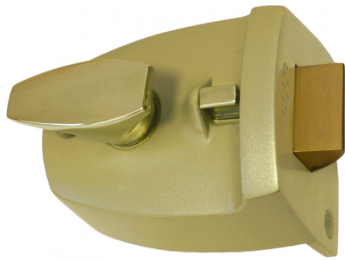

Legge 707 & 727 Deadlocking Nightlatch

Description

The LEGGE 707 & 727 Deadlocking Nightlatches are available in 44mm and 60mm backsets. They are supplied complete with fixings and come with 3 keys.

Supplied With 3 Keys

Keyed To Differ

Call For Key Cutting Services

Call For Workshop Services

Features

- Supplied complete with fixings
- Supplied with 3 keys
- Deadlocking is achieved by reverse turn of the key from outside only
- Available in 44mm & 60mm backsets

Product Table

9752

44mm Brass Case Brass Cylinder Boxed

7581

44mm Silver Case Brass Cylinder Boxed

9749

60mm Brass Case Brass Cylinder Boxed

7437

60mm Silver Case Brass Cylinder Boxed