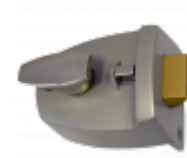

Legge 707 & 727 Deadlocking Nightlatch

Description

The LEGGE 707 & 727 Deadlocking Nightlatches are available in 44mm and 60mm backsets. They are supplied complete with fixings and come with 3 keys.

Supplied With 3 Keys

Keyed To Differ

Call For Key Cutting Services

Call For Workshop Services

Features

- Supplied complete with fixings
- Supplied with 3 keys
- Deadlocking is achieved by reverse turn of the key from outside only
- Available in 44mm & 60mm backsets

Product Table

9752

44mm Brass Case Brass Cylinder Boxed

7581

44mm Silver Case Brass Cylinder Boxed

9749

60mm Brass Case Brass Cylinder Boxed

7437

60mm Silver Case Brass Cylinder Boxed