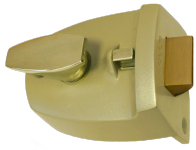

Legge 707 & 727 Deadlocking Nightlatch

Description

The LEGGE 707 & 727 Deadlocking Nightlatches are available in 44mm and 60mm backsets. They are supplied complete with fixings and come with 3 keys.

Supplied With 3 Keys

Keyed To Differ

Call For Key Cutting Services

Call For Workshop Services

Features

- Supplied complete with fixings
- Supplied with 3 keys
- Deadlocking is achieved by reverse turn of the key from outside only
- Available in 44mm & 60mm backsets

Product Table

9752

44mm Brass Case Brass Cylinder Boxed

7581

44mm Silver Case Brass Cylinder Boxed

9749

60mm Brass Case Brass Cylinder Boxed

7437

60mm Silver Case Brass Cylinder Boxed