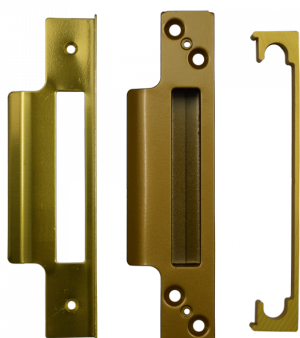

## LEGGE 5642 & 5762 Sashlock Rebate

### Description

---

The Legge 42 is a rebate set to be used with the 5642 and 5762 sashlocks.

### Features

---

- To suit Legge 5642 and 5762 sashlock