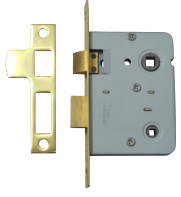

Legge 3751 Mortice Bathroom Lock

Description

The Legge 3751 is a mortice bathroom sash lock. The latch is operated by using a set of lever handles and the bolt is operated by using a turn. It is available in a choice of finishes with two backset options.

Features

- Follower 8mm (latch) and 5mm (deadbolt)
- Pierced to accept bolt through furniture

Product Table

600

64mm NP Bagged

608

64mm PB Bagged

605

75mm NP Bagged

613

75mm PB Bagged