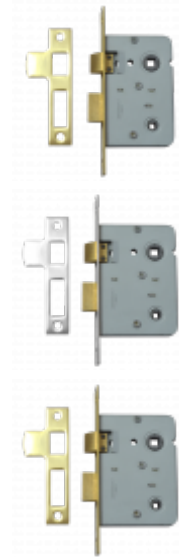

Legge 3751 Mortice Bathroom Lock

Description

The Legge 3751 is a mortice bathroom sash lock. The latch is operated by using a set of lever handles and the bolt is operated by using a turn. It is available in a choice of finishes with two backset options.

Features

- Follower 8mm (latch) and 5mm (deadbolt)
- Pierced to accept bolt through furniture

Product Table

600

64mm NP Bagged

608

64mm PB Bagged

605

75mm NP Bagged

613

75mm PB Bagged