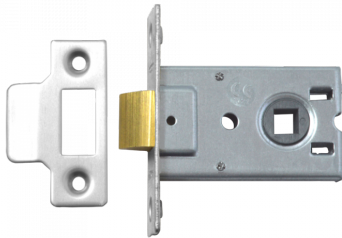

Legge 3708 & 3709 Mortice Latch

Description

The Legge 3708 and 3709LK are a flat pattern mortice latch. They are non handed as the latch is easily reversible.

Features

- When fitted with Legge No14 turn, 3709LK can be deadlocked
- Pierced to accept bolt through furniture

Product Table

7679

64mm NP Bagged

1124

64mm PB Bagged

7680

75mm NP Bagged

4951