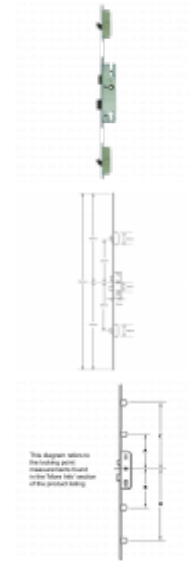

# KFV Lever Operated Latch & Deadbolt Short Version - 2 Hook

## Description

This KFV 7970 is a short version single spindle lever operated latch and deadbolt multipoint with 2 hooks. The faceplate is 16mm and the gearbox has 92mm centres.

35mm Backset

92mm Centres

## Features

- 16mm Faceplate
- Single Spindle
- Latch & deadbolt
- Euro profile lock case
- A - Lift lever to engage locking mechanisms and then one full turn of the cylinder to lock. One full turn of the key then push down on the lever to unlock