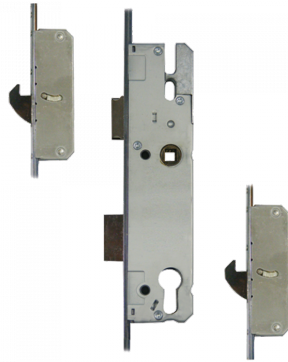

# KFV Lever Operated Latch & Deadbolt Short Version - 2 Hook

## Description

This KFV 7970 is a short version single spindle lever operated latch and deadbolt multipoint with 2 hooks. The faceplate is 16mm and the gearbox has 92mm centres.

35mm Backset

92mm Centres

## Features

- 16mm Faceplate
- Single Spindle
- Latch & deadbolt
- Euro profile lock case
- A - Lift lever to engage locking mechanisms and then one full turn of the cylinder to lock. One full turn of the key then push down on the lever to unlock