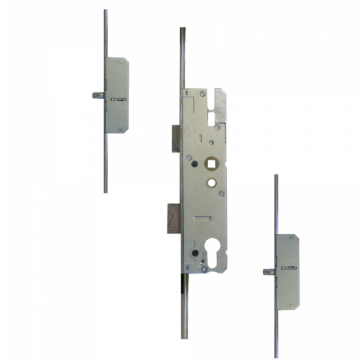

# KFV Lever Operated Latch & Deadbolt Long Version - 2 Round Bolt

## Description

---

This single spindle Euro profile full locking mechanism from KFV features a 16mm faceplate, a latch & deadbolt gearbox and 2 round bolt locking points.

35mm Backset

40mm Backset

45mm Backset

## Features

---

- 16mm Faceplate
- Single Spindle
- Latch & deadbolt
- Euro profile lock case
- A - Lift lever to engage locking mechanisms and then one full turn of the cylinder to lock. One full turn of the key then push down on the lever to unlock

### **L17418**

45/92 - 16mm Faceplate