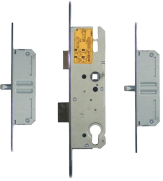

L17418

45/92 - 16mm Faceplate