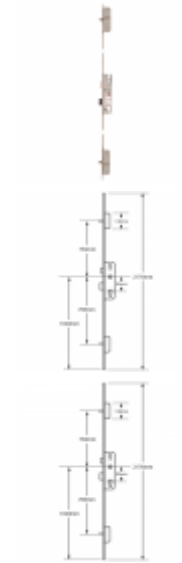

# KFV Lever Operated Latch & Deadbolt Long Version - 2 Round Bolt

## Description

---

This single spindle Euro profile full locking mechanism from KFV features a 16mm faceplate, a latch & deadbolt gearbox and 2 round bolt locking points.

35mm Backset

40mm Backset

45mm Backset

## Features

---

- 16mm Faceplate
- Single Spindle
- Latch & deadbolt
- Euro profile lock case
- A - Lift lever to engage locking mechanisms and then one full turn of the cylinder to lock. One full turn of the key then push down on the lever to unlock

### **L26094**

40/92 - 16mm Faceplate