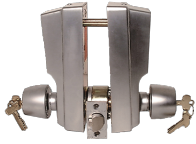

DORMAKABA EE1000 Series EE1021B Back To Back Digital Lock With Key Override On Both Sides

Description

The weather resistant Simplex EE1000 series from dormakaba (formerly known as Kaba) is a fully mechanical digital lock solution, eliminating the hassle of frequent battery replacement. The lock can be easily programmed via the 5 push button keypad and does not require the lock to be removed from the door. This back-to-back knob operated digital lock supports a single access code and features key override on both sides of the lock.

Key Override Facility

Reversible Handling

Weather Resistant

Features

- Suit door 44-57mm thick
- Optional key override
- One or all five buttons can be used in combinations
- Combination can be changed to ensure maximum security
- Non-handed; field reversible

Product Table

L12013

SC No Cylinder

L11942

SC With Cylinder