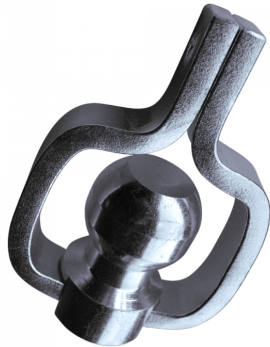

ILS Caravan Hitch Lock Without Padlock ILS700

Description

This heavy duty caravan hitch lock from ILS is a practical solution to stop caravans and trailers from being hitched up and stolen and also provides a visual deterrent to thieves. It is easy to fit, particularly due to the 90 degree movement of the locking arms, and it is locked using a padlock (sold separately).

Weather Resistant

Features

- Easy to fit
- Stops caravan or trailer from being hitched up and stolen
- Visual deterrent to thieves
- To be locked with a padlock (padlocks sold separately)

Product Table

L28166

ILS700 Supplied Without Padlock