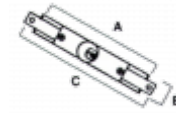

ILS 1896 Centre Gate Lock 140mm x 25mm x 184mm

Description

A centre gate lock by Italian Locking Systems supplied with 2 keys.

Supplied With 2 Keys

Features

- Length 184mm when extended
- Supplied with 2 keys