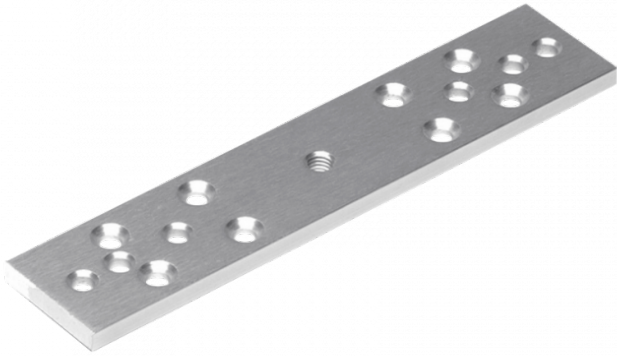

ICS 300BP Armature Mounting Plate

Description

ICS 300BP armature mounting plate.

Features

- Aluminium finish
- Armature mounting plate for mini magnets

Product Table

L25238
Aluminium