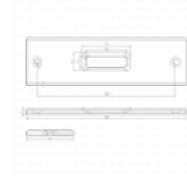

ICS Strike To Suit ICS ML350 Electric Mortice Lock

Description

ICS strike to suit ICS ML350 electric mortice lock.

Features

- Depth: 4mm
- Stainless steel
- Length: 150mm
- 130mm screw centres
- Strike to suit ICS ML350 Electric Mortice Lock

Product Table

L24837
44mm Stainless Steel

L33147
54mm Stainless Steel