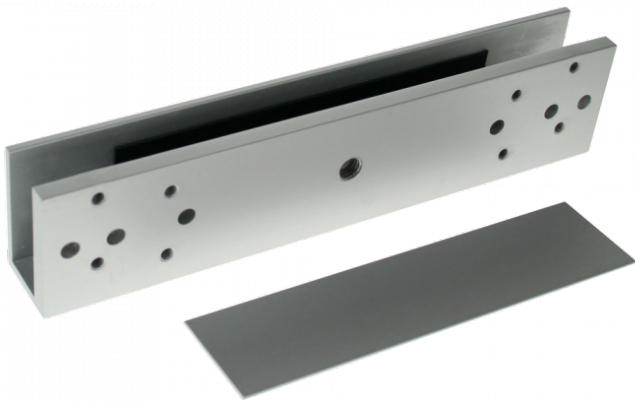

ICS UGDB14 Glass Door Bracket Mini Armature

Description

Glass door saddle designed to fit the ICS Mini magnet L bracket.

Features

- Armature
- Aluminium
- Glass door saddle for L bracket
- To suit the ICS Mini Magnets

Product Table

L24141

UGDB14 - Mini armature