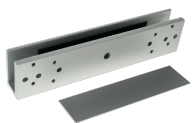

ICS UGDB14 Glass Door Bracket Mini Armature

Description

Glass door saddle designed to fit the ICS Mini magnet L bracket.

Features

- Armature
- Aluminium
- Glass door saddle for L bracket
- To suit the ICS Mini Magnets

Product Table

L24141

UGDB14 - Mini armature