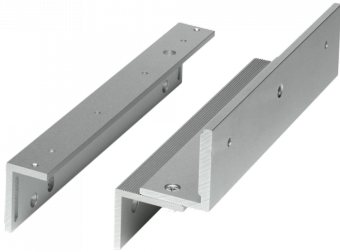

ICS U300ZL Mini Z&L Bracket Inward Opening

Description

Z&L Bracket designed to fit the ICS Mini Magnets. The bracket is for inward opening applications providing multiple options for fitting.

Features

- Inward opening
- Aluminium
- Z&L bracket
- To suit the ICS Mini Magnets

Product Table

L24130

U300ZL - Inward opening