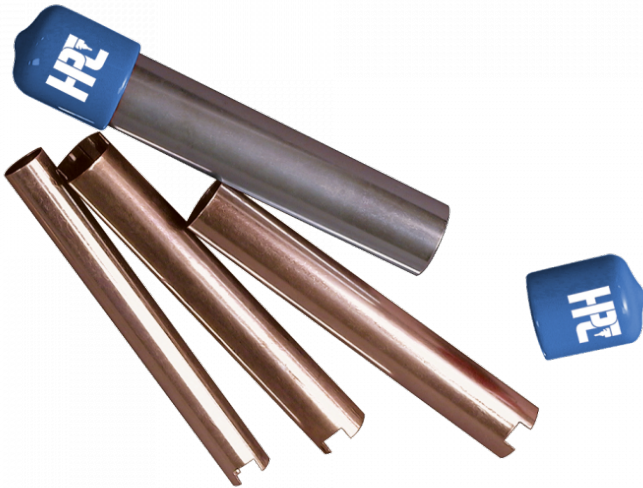

HPC SUT Hollow Brass Follower Set

Description

The HPC SUT Hollow Brass Follower Set contains 3 popular sizes of hollow brass followers. These followers can be used on a variety of locks. The small diameter follower is useful for cabinet locks, peanut size cylinders, and pin tumbler letterbox locks. This compact kit is efficient and lightweight. All three followers fit in each other for convenient storage and the complete set slips into a tube with blue caps on both ends.

Features

- Brass followers makes pinning cylinders easy
- The 3 followers conveniently fit inside the carrying tube
- Set includes the 3 most popular sizes

Product Table

7858
SUT-14