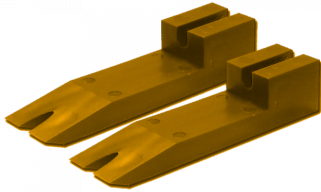

HPC AW Ultimate Auto Wedge

Description

The Ultimate Auto Wedges are designed for smooth, safe insertion and will not fall into door cavities. The special angled tips allow for easier insertion and the sure-stop edges stop you from pushing these wedges in too far. These wedges feature a special tapered body that prevents them from popping out, and the special `illumination hole` holds your probe light in place at any angle.

Features

- The illumination hole holds your light in place, focused where you need it
- The tapered body stops the wedges from popping out
- Surestop edge prevents you from pushing the wedges too far
- Special angled tip allows for easier insertion
- Designed for smooth safe insertion and will not fall into door cavities

Product Table

10054

AW34 19mm (Orange)

2203

AW38 9.5mm (Brown)