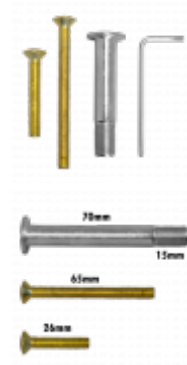

HOPPE Bolt Kit To Suit PAS24 Furniture

Description

Bolt kit by Hoppe to suit PAS24 furniture.

Features

- To suit Atlanta PAS24 furniture

Product Table

L23967
70mm