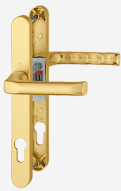

HOPPE London UPVC Lever Door Furniture 113/3623N

Description

The Hoppe London 113/3623N is a set of aluminium door handles designed to suit multipoint locks with 92mm centres. This product has a narrow backplate and is compatible with door furniture from a variety of suppliers and doors with a thickness ranging from 62mm to 71mm.

92mm Centres

Reversible Handing

Features

- Non Handed

- Supplied with spring cassette, 8mm spindle and fixing screws

- Handles to suit FUHR, AGB, ASGARD, KFV, MACO, ROTO, WINKHAUS, GU, LOCKMASTER (SPRUNG) & MILA

Product Table

L15457

92mm Centres Gold Boxed

L15456

92mm Centres Silver Boxed

L15458

92mm Centres White Boxed