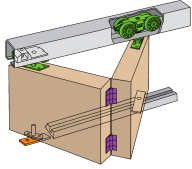

L17962
1500mm