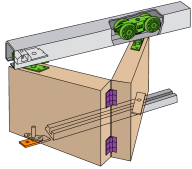

L17963
3000mm