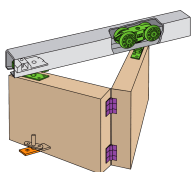

Description

Hendersons Husky 25 Folding Track Sliding Door Gear is designed for use with timber, timber framed and composite doors. It is suitable for use with lightweight folding interior doors up to 25Kg in weight and gives the doors a smooth and quiet operation. The Husky 25 features concealed fixings and a robust floor gear for a neat and modern aesthetic. When requiring to add an extra door, additional fitting kits are available (HF2/25 for 2 door and HF4/24 for 4 door). Additional fixing kits are supplied separately.

Features

- Concealed fixings for a neat aesthetic
- Gives doors a smooth and quiet operation
- Suitable for use with lightweight doors up to 25kg
- For timber, timber framed and composite doors

Product Table