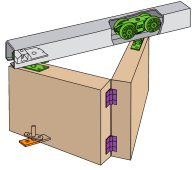

L17961
2400mm