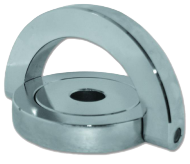

Product Table

L13512

CP