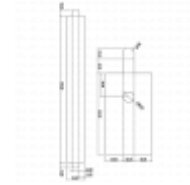

## Description

---

The L-0002-00 by GU is an intumescent kit designed for use with the GU concealed door closer (L-0002-06) to enhance the fire safety of door hardware, helping to prevent the spread of fire by expanding when heated. It is 2mm thick and supplied pre cut out in a self adhesive template which wraps around the closer body and guide rail.