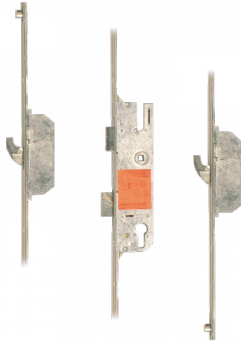

GU Secury Europa Multi Point Lock 2 Hook 2 Roller

Description

Lever operated latch & deadbolt multipoint lock from GU with 2 short hooks and 2 outboard rollers.

35mm Backset

92mm Centres

Operated By Euro
Cylinder

Features

- 2 outboard rollers
- 2 short hooks
- Single spindle
- Latch & Deadbolt
- Euro Profile Lock Case
- 16mm Faceplate

Product Table

L27395

35/92