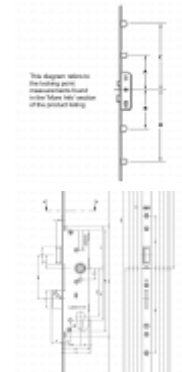

GU Secury Europa Multi Point Lock 2 Hook 2 Roller

Description

Lever operated latch & deadbolt multipoint lock from GU with 2 short hooks and 2 outboard rollers.

35mm Backset

92mm Centres

Operated By Euro
Cylinder

Features

- 2 outboard rollers
- 2 short hooks
- Single spindle
- Latch & Deadbolt
- Euro Profile Lock Case
- 16mm Faceplate

Product Table

L27395

35/92