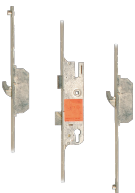

GU Secury Europa Multi Point Lock 2 Hook 2 Roller

Description

Lever operated latch & deadbolt multipoint lock from GU with 2 short hooks and 2 outboard rollers.

35mm Backset

92mm Centres

Operated By Euro
Cylinder

Features

- 2 outboard rollers
- 2 short hooks
- Single spindle
- Latch & Deadbolt
- Euro Profile Lock Case
- 16mm Faceplate

Product Table

L27395

35/92