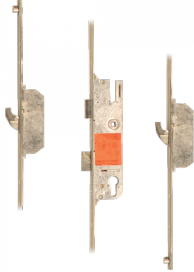

GU Lever Operated Latch & Deadbolt - 2 Short Hook 2 Outboard Roller

Description

Lever operated latch & deadbolt multipoint lock from GU with 2 short hooks and 2 outboard rollers.

35mm Backset

92mm Centres

Features

- 16mm Faceplate
- Single Spindle
- Latch & deadbolt
- Euro profile lock case

Product Table

L25923

35/92