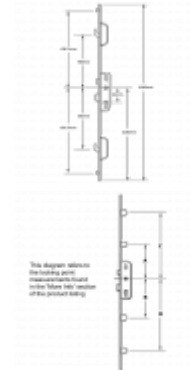

GU Lever Operated Latch & Deadbolt - 2 Short Hook 2 Outboard Roller

Description

Lever operated latch & deadbolt multipoint lock from GU with 2 short hooks and 2 outboard rollers.

35mm Backset

92mm Centres

Features

- 16mm Faceplate
- Single Spindle
- Latch & deadbolt
- Euro profile lock case

Product Table

L25923

35/92