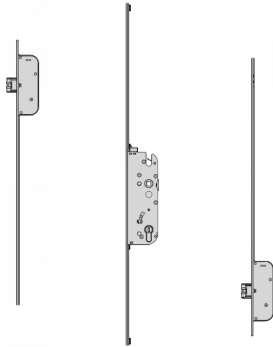

GU Secury Auto Panic E U-Rail Multipoint - 2 Deadlocks

Description

The GU Secury Automatic Panic E is a lever operated single spindle multipoint lock system with a Euro profile lock case, 92mm centres and a 24mm wide radius faceplate. This unit incorporates keywind operation and will lock automatically when the door is closed.

35mm Backset

92mm Centres

Features

- 2 deadbolts
- 24mm wide U-rail faceplate
- Euro profile lock case
- Single spindle
- Automatically locks when the door is closed

Product Table

L25873

35/92 - 24mm Face - 6-32623-04-0-8