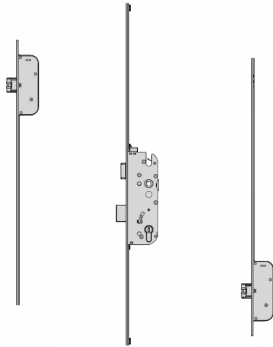

GU Secury Auto Panic E Multipoint - 2 Deadlocks

Description

The GU Secury Automatic Panic E is a lever operated single spindle multipoint lock system with a Euro profile lock case, 92mm centres and a 16mm wide flat faceplate. This unit incorporates keywind operation and will lock automatically when the door is closed.

35mm Backset

92mm Centres

Features

- Latch & deadbolt
- 16mm wide faceplate
- Euro profile lock case
- Single spindle
- Automatically locks when the door is closed

Product Table

L25872

35/92 - 16mm Face - 6-32623-14-0-8