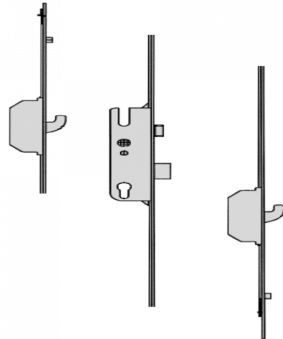

GU Secury Europa 2R/2SH 1050 Multipoint Lock - 2 Hook 2 Roller

Description

The Secury Europa 2 roller, 2 hook is a lever operated multipoint lock system by GU with a single spindle, latch, deadbolt, 16mm wide faceplate and Euro profile lock case. This product makes is easy to close doors even when they are warped.

35mm Backset

92mm Centres

Features

- Easy closing even when the door is warped
- Latch & deadbolt
- Euro profile lock case
- Lever operated
- 16mm wide faceplate
- A - Lift lever to engage locking mechanisms and then one full turn of the cylinder to lock. One full turn of the key then push down on the lever to unlock

Product Table

L24338
35/92 Short - 6-32602-08-0-1

L24337
35/92 Standard - 6-32602-02-0-1