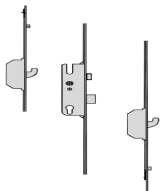

GU Secury Europa 2R/2SH 1050 Multipoint Lock - 2 Hook 2 Roller

Description

The Secury Europa 2 roller, 2 hook is a lever operated multipoint lock system by GU with a single spindle, latch, deadbolt, 16mm wide faceplate and Euro profile lock case. This product makes is easy to close doors even when they are warped.

35mm Backset

92mm Centres

Features

- Easy closing even when the door is warped
- Latch & deadbolt
- Euro profile lock case
- Lever operated
- 16mm wide faceplate
- A - Lift lever to engage locking mechanisms and then one full turn of the cylinder to lock. One full turn of the key then push down on the lever to unlock

Product Table

L24338
35/92 Short - 6-32602-08-0-1

L24337
35/92 Standard - 6-32602-02-0-1