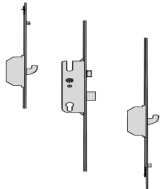

GU Secury Europa 2R/2SH 1050 Multipoint Lock - 2 Hook 2 Roller

Description

The Secury Europa 2 roller, 2 hook is a lever operated multipoint lock system by GU with a single spindle, latch, deadbolt, 16mm wide faceplate and Euro profile lock case. This product makes is easy to close doors even when they are warped.

35mm Backset

92mm Centres

Features

- Easy closing even when the door is warped
- Latch & deadbolt
- Euro profile lock case
- Lever operated
- 16mm wide faceplate
- A - Lift lever to engage locking mechanisms and then one full turn of the cylinder to lock. One full turn of the key then push down on the lever to unlock

Product Table

L24338
35/92 Short - 6-32602-08-0-1

L24337
35/92 Standard - 6-32602-02-0-1