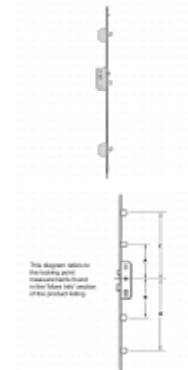

GU Secury Europa 2R/2SH 1050 Multipoint Lock - 2 Hook 2 Roller

Description

The Secury Europa 2 roller, 2 hook is a lever operated multipoint lock system by GU with a single spindle, latch, deadbolt, 16mm wide faceplate and Euro profile lock case. This product makes is easy to close doors even when they are warped.

35mm Backset

92mm Centres

Features

- Easy closing even when the door is warped
- Latch & deadbolt
- Euro profile lock case
- Lever operated
- 16mm wide faceplate
- A - Lift lever to engage locking mechanisms and then one full turn of the cylinder to lock. One full turn of the key then push down on the lever to unlock

Product Table

L24338
35/92 Short - 6-32602-08-0-1

L24337
35/92 Standard - 6-32602-02-0-1