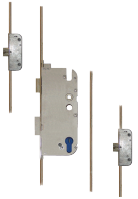

L31774

55/92 - 20mm Radius Face - 6-36037-69-0-1