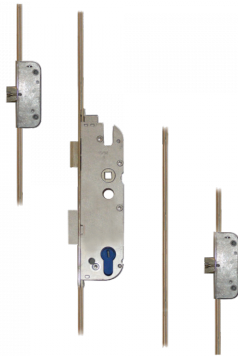

# GU Secury Auto A2 1050 Multipoint Lock - 2 Deadlocks

## Description

---

The GU Secury Automatic A2 1050 is a lever operated single spindle multipoint lock system with a Euro profile lock case and 92mm centres. This unit incorporates keywind operation and will lock automatically when the door is closed.

## Features

---

- Keywind operation
- Latch & deadbolt
- 16mm or 20mm wide faceplate
- Euro profile lock case
- Single spindle
- 92mm centres
- Automatically locks when the door is closed

### **L24348**

35/92 - 16mm Face - 6-28477-31-0-1