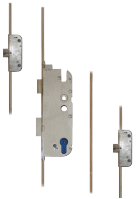

L24335

45/92 - 20mm Face - 6-28482-31-0-1