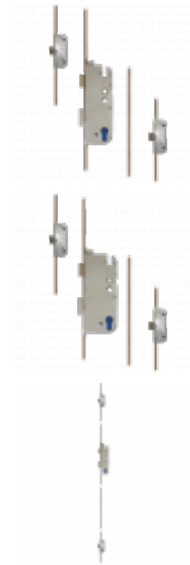

# GU Secury Auto A2 1050 Multipoint Lock - 2 Deadlocks

## Description

---

The GU Secury Automatic A2 1050 is a lever operated single spindle multipoint lock system with a Euro profile lock case and 92mm centres. This unit incorporates keywind operation and will lock automatically when the door is closed.

## Features

---

- Keywind operation
- Latch & deadbolt
- 16mm or 20mm wide faceplate
- Euro profile lock case
- Single spindle
- 92mm centres
- Automatically locks when the door is closed

### **L24348**

35/92 - 16mm Face - 6-28477-31-0-1