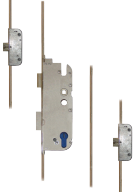

35mm Backset

45mm Backset

55mm Backset

92mm Centres

Reversible  
Handing

## Features

---

- Keywind operation
- Latch & deadbolt
- 16mm or 20mm wide faceplate
- Euro profile lock case
- Single spindle
- 92mm centres
- Automatically locks when the door is closed

### **L24348**

35/92 - 16mm Face - 6-28477-31-0-1