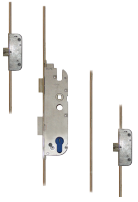

## Description

---

The GU Secury Automatic A2 1050 is a lever operated single spindle multipoint lock system with a Euro profile lock case and 92mm centres. This unit incorporates keywind operation and will lock automatically when the door is closed.

35mm Backset

45mm Backset

55mm Backset

92mm Centres

Reversible  
Handing

## Features

---

- Keywind operation
- Latch & deadbolt
- 16mm or 20mm wide faceplate
- Euro profile lock case
- Single spindle
- 92mm centres
- Automatically locks when the door is closed

### **L24348**

35/92 - 16mm Face - 6-28477-31-0-1