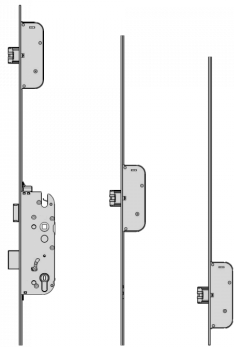

GU Secury Auto A3 1770 Multipoint Lock - 3 Deadlocks

Description

The GU Secury Automatic A3 1770 is a lever operated single spindle multipoint lock system with a Euro profile lock case, 92mm centres and a 20mm wide radius faceplate. This unit incorporates keywind operation and will lock automatically when the door is closed.

35mm Backset

45mm Backset

92mm Centres

Features

- Keywind operation
- Latch & deadbolt
- 20mm wide faceplate
- Euro profile lock case
- Single spindle
- Automatically locks when the door is closed
- Automatically locks when the door is closed

Product Table

L24333

35/92 - 6-36037-59-0-1

L24330

45/92 - 6-37298-20-0-1