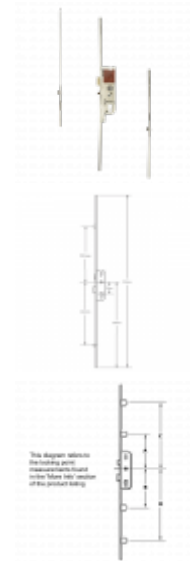

# GU Ferromatic Automatic Latch & Deadbolt - 2 Roller

## Description

The GU Ferromatic Automatic Latch & Deadbolt multipoint lock system, with 2 rollers, has locking points which engage every time the door is shut.

40mm Backset

50mm Backset

70mm  
Centres

## Features

- 2 Rollers
- Engages the locking points automatically every time the door is shut
- 18mm Faceplate
- Single Spindle
- Latch & deadbolt
- Euro profile lock case
- Engages the locking points automatically every time the door is shut