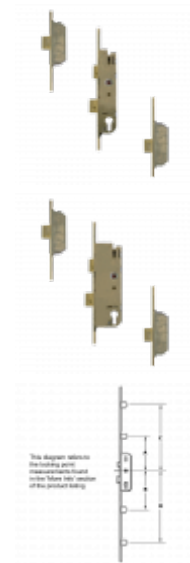

## GU Lever Operated Latch & Deadbolt - 2 Dead Bolt (1228mm)

### Description

This is a GU single spindle lever operated latch and dead bolt multipoint with 2 dead bolts. It has 92mm centres and a 16mm face plate width.

BACK  
28

BACK  
35

BACK  
45

CEN  
92

28mm Backset 35mm Backset 45mm Backset

92mm  
Centres

### Features

- 16mm Faceplate
- Single Spindle
- Latch & deadbolt
- Euro profile lock case
- A - Lift lever to engage locking mechanisms and then one full turn of the cylinder to lock. One full turn of the key then push down on the lever to unlock