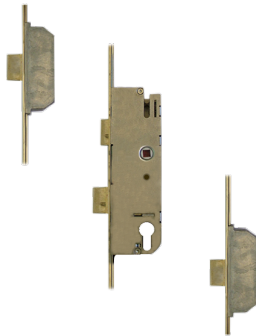

## GU Lever Operated Latch & Deadbolt - 2 Dead Bolt (1228mm)

### Description

This is a GU single spindle lever operated latch and dead bolt multipoint with 2 dead bolts. It has 92mm centres and a 16mm face plate width.

BACK  
28

BACK  
35

BACK  
45

CEN  
92

28mm Backset 35mm Backset 45mm Backset

92mm  
Centres

### Features

- 16mm Faceplate
- Single Spindle
- Latch & deadbolt
- Euro profile lock case
- A - Lift lever to engage locking mechanisms and then one full turn of the cylinder to lock. One full turn of the key then push down on the lever to unlock