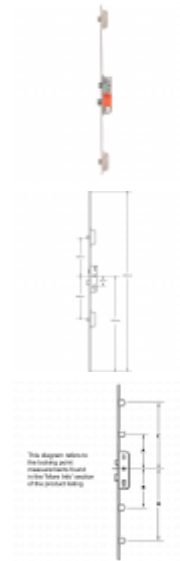

# GU Fast Lock Lever Operated Latch & Deadbolt - 2 Dead Bolt

## Description

The GU Fast lock is a single spindle latch and deadbolt multipoint with 2 dead bolts. It has 92mm centres and a 16mm faceplate width.

35mm Backset

92mm Centres

## Features

- Single Spindle
- Latch & deadbolt
- Euro profile lock case