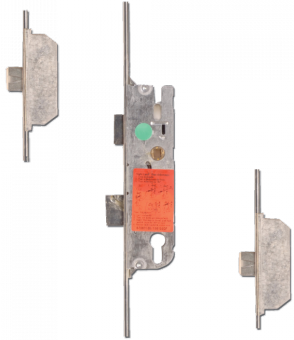

# GU Fast Lock Lever Operated Latch & Deadbolt - 2 Dead Bolt

## Description

The GU Fast lock is a single spindle latch and deadbolt multipoint with 2 dead bolts. It has 92mm centres and a 16mm faceplate width.

35mm Backset

92mm Centres

## Features

- Single Spindle
- Latch & deadbolt
- Euro profile lock case