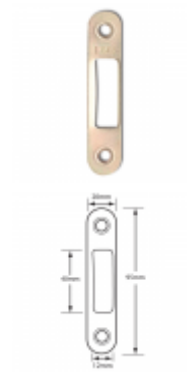

## GU E11413 Timber Hook / Dead Keep

### Description

---

This GU deadbolt or hook keep is for timber frames and screw fixed.

### Features

---

- Screw fixed
- Deadbolt keep to suit timber