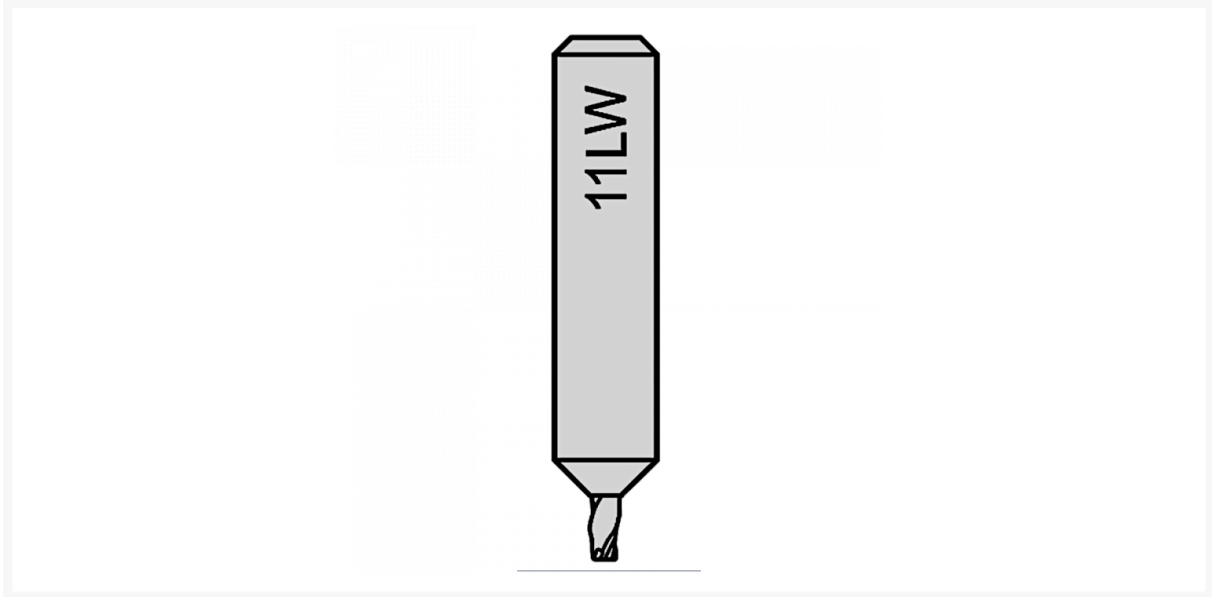

SILCA D751861ZB Futura 11LW Cutter

Description

Cutter 11LW for use with Silca Futura key cutting machines.

Features

- For use with Silca Futura electronic key cutting machine
- Genuine Silca cutter

Product Table

L35059

11LW (D751861ZB)