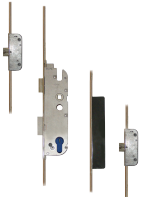

Product Table

L16403

35/92