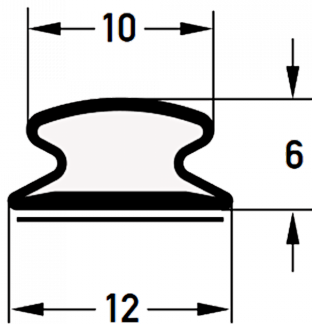

DEVENTER Self Adhesive Renovation Draught Strip S 9216 K

Description

Self adhesive weatherproof seal for UPVC and composite doors to prevent draughts and heat loss.

Weather Resistant

Features

- Replacement draught and heat loss seal
- Optimal adhesion to clean, dry surfaces
- Self adhesive

Product Table

L34722

Black (1 Metre)