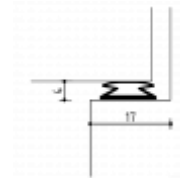

DEVENTER Self Adhesive Renovation Draught Strip S 9216 K

Description

Self adhesive weatherproof seal for UPVC and composite doors to prevent draughts and heat loss.

Weather Resistant

Features

- Replacement draught and heat loss seal
- Optimal adhesion to clean, dry surfaces
- Self adhesive

Product Table

L34722

Black (1 Metre)