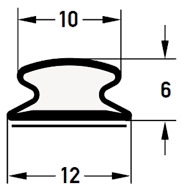

DEVENTER Self Adhesive Renovation Draught Strip S 9216 K

Description

Self adhesive weatherproof seal for UPVC and composite doors to prevent draughts and heat loss.

Weather Resistant

Features

- Replacement draught and heat loss seal
- Optimal adhesion to clean, dry surfaces
- Self adhesive

Product Table

L34722

Black (1 Metre)