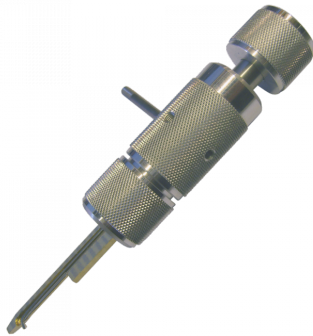

## GJ LOCKS Pick for Avocet ABS Lock

### Description

---

This Pick for Avocet ABS Lock by GJ locks is intended to suit all types of ABS lock. The product comes carefully boxed and padded, and is specially designed to be smoothly removed from the lock at any stage during the process, allowing for easy and covert operation without trapping the pick.

Dimple Key

### Features

---

- Can be easily withdrawn from the lock at any time
- Compatible with rim cylinders, screw in mortice cylinders, and all generations of euro cylinders
- Designed to suit all versions of the ABS lock