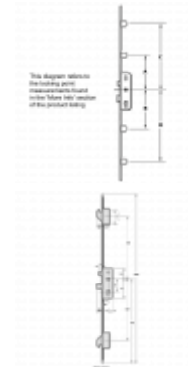

## ERA 2 Large Hook Split Spindle Latch & Deadbolt With 20mm Radius Faceplate

### Description

---

Era multipoint with two large hooks and 20mm radius faceplate. The split spindle latch and deadbolt centre case has a 22mm bolt throw and a snib facility. This multipoint lock is designed to meet the requirements of PAS 24 as part of a compliant door system, and BS 6375.

35mm Backset

45mm Backset

92mm Centres

Operated By Euro Cylinder

### Features

---

- Operated by euro cylinder - not included
- Accepts unsprung handles
- 2 large hooks
- Central deadbolt
- Snib facility
- Non handed with reversible latch
- 20mm radius faceplate