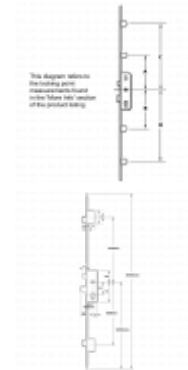

## ERA 2 Linear Bolt Split Spindle Latch & Deadbolt With 16mm Faceplate

### Description

---

Era multipoint with two linear bolts and 16mm faceplate. The split spindle latch and deadbolt centre case has a reversible latch and snib facility. This multipoint lock is designed to meet the requirements of PAS 24 as part of a compliant door system.

35mm Backset

92mm Centres

Operated By Euro  
Cylinder