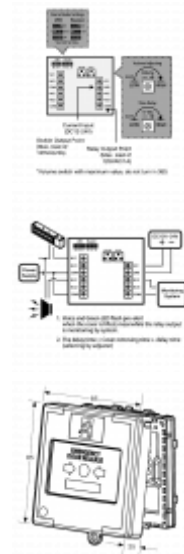

## ASEC Resettable Illuminated Triple Pole Call Point With Cover, Timer & Sounder

### Description

---

Asec surface mounted triple pole illuminated resettable call point with cover, timer and activation sounder. The time delay can be set up to a maximum of sixty seconds and the unit operates on 12-24Vdc.

### Features

---

- Operating voltage 12/24Vdc
- Triple pole
- COM / NO / NC / Change-over-contacts x 2
- Surface mount
- Alarmed cover sounder
- Adjustable LED
- Adjustable activation sounder