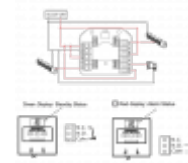

ASEC Resettable Illuminated Triple Pole Call Point With Cover Weatherproof

Description

Asec weatherproof triple pole illuminated call point with cover. This resettable call point operates on 12-24Vdc and is IP67 rated.

IP 67 Rated

Features

- LED indicator
- Operating voltage 12/24Vdc
- Triple pole
- COM / NO / NC / Change-over-contacts x 3
- Weatherproof - IP67 Rated
- Surface mounted

Product Table

AS12369

Surface Mounted