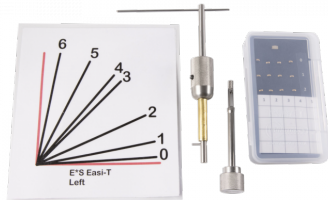

## Description

---

This simple to use decoder system by GJ Locks can be used for quickly opening British Standard Euro Spec Easi-T locks. A minimal amount of skill is required, and with a bit of practice, locks can be opened within 2 to 3 minutes. The method of entry used is non-destructive and allows the lock to be easily re-locked after picking.

## Features

---

- Simple to use
- Non-destructive method of entry
- Completion possible in 2 to 3 minutes
- To suit British Standard Euro Spec Easi-T locks
- Decoder pick set