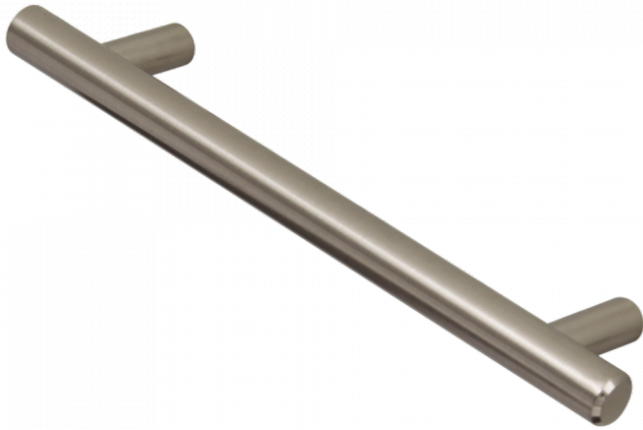

ASEC 12mm Brushed Nickel Solid Bar Handle C/W M4 x 25mm Bolts

Description

Asec brushed nickel solid bar cupboard handle. 12mm diameter and supplied complete with M4 x 25mm bolts.

Features

- Available in a choice of sizes
- Solid bar cupboard handle
- Brushed Nickel finish

Product Table

AS12358

128mm Fixing Centres

AS12359
160mm Fixing Centres

AS12360
192mm Fixings Centres

AS12361
224mm Fixing Centres

AS12357
96mm Fixing Centres