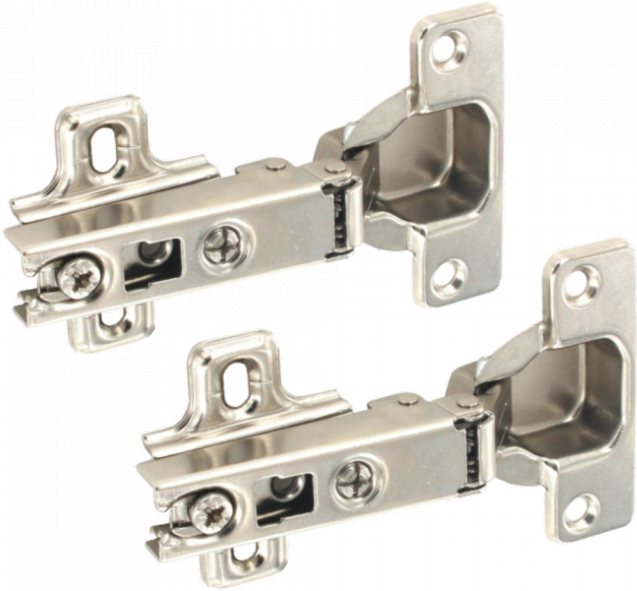

ASEC Concealed Cabinet Hinge (1 Pair)

Description

Asec concealed sprung cabinet hinge supplied in pairs with screws.

Features

- Zinc plated
- Sold in pairs
- Concealed cabinet hinge

Product Table

AS12363
35mm BZP