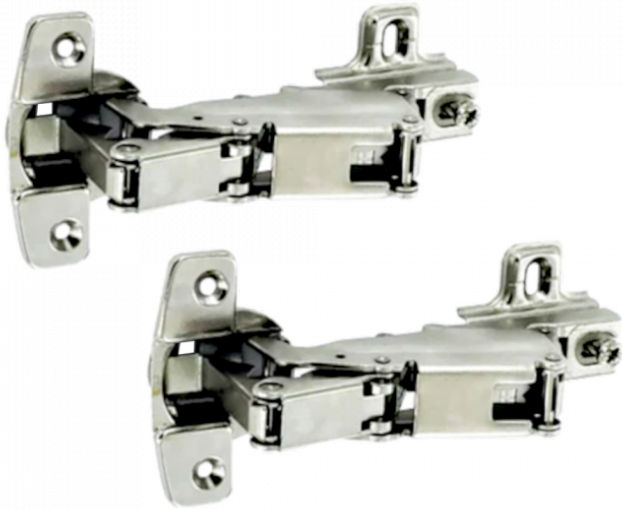

ASEC Concealed 165 Degree Sprung Cabinet Hinge (1 Pair)

Description

Asec concealed sprung cabinet hinge with 165 degree angle. Supplied in pairs with screws.

Features

- 165 degree hinge
- Nickel Plated
- Sold in pairs
- Concealed cabinet hinge

Product Table

AS12365
35mm NP