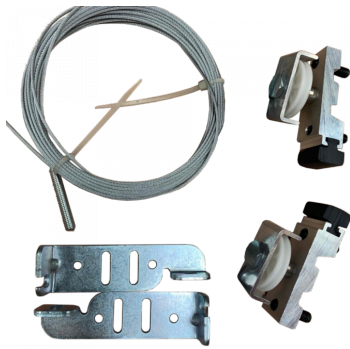

BRIO Pocket Door PS80-SYNK Synchronised Double Door Kit

Description

This Brio PS80-SYNK is a synchronised double door kit designed to suit the Brio Pocket Slide 80 sliding door kit.

Call To Order Product

Features

- 1200mm x 2000mm
- Synchronised double door kit to suit pocket door 80

Product Table

L34928

Special Order