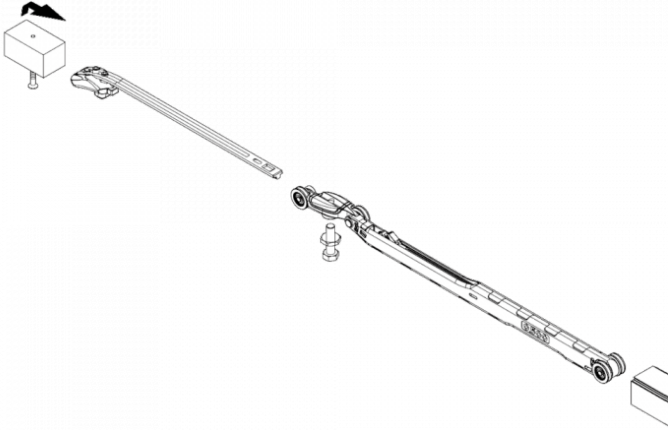

BRIO Pocket Door PS80-SCK Soft Close Kit

Description

This Brio PS80-SCK is a soft closing kit to suit the Brio pocket slide 80.

Call To Order Product

Features

- Order 2 if using with double doors
- Soft close kit to suit pocket slide 80