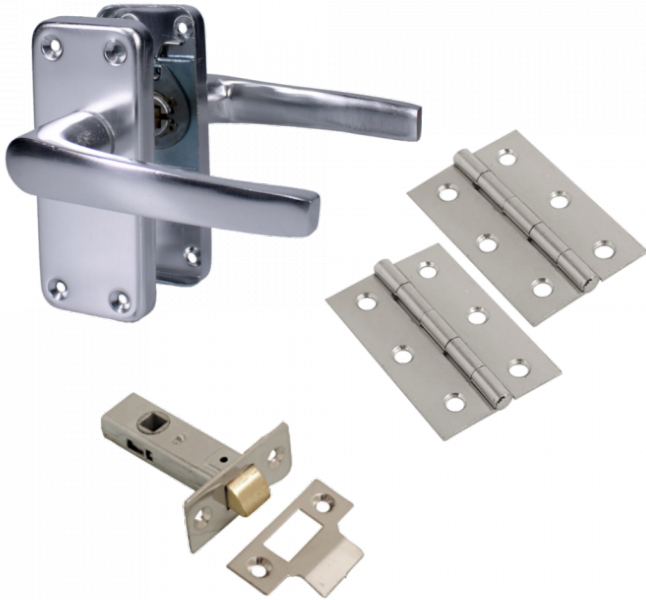

ASEC Stafford Latch Pack C/W Latch & Hinges

Description

Contract aluminium lever latch plate furniture handles supplied complete with 63mm latch and a pair of hinges.

Features

- Includes a pair of hinges and a 63mm latch
- Contract aluminium handles

Product Table

AS12349

Anodised Aluminium