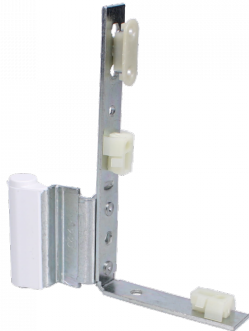

## CHAMELEON Tilt Before Turn Rebated Corner With White Cover

### Description

---

This Chameleon rebated corner is supplied complete with a white cover. It is available to suit a 9mm or 13mm eurogroove and in a choice of left hand or right hand versions.

### Features

---

- Tilt and turn component part
- Complete with white cover cap
- Available in 9mm or 13mm axis