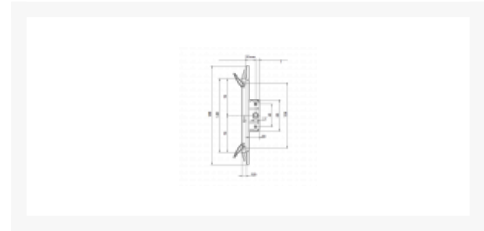

ROTO Shootbolt Espagnolette Gearbox 16mm Faceplate

Description

This Roto shootbolt espagnolette gearbox has a 20mm backset with 140mm long faceplate. It is designed to work with shootbolt extension bars, which are not included, and is for use on casement windows.

20mm Backset

Features

- Lift lever to engage locking points
- 16mm faceplate
- Designed to work with shootbolt extensions (not supplied)
- 20mm backset
- For use on casement windows

Product Table

L34542

20mm Backset