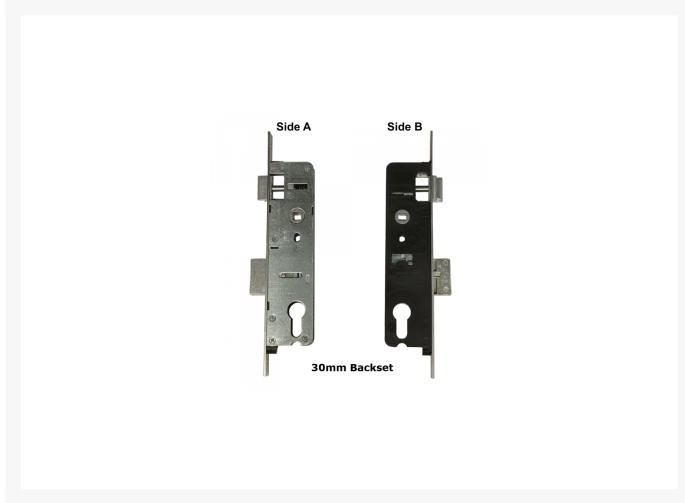

# ASEC Overnight Lock With 16mm Faceplate

## Description

An overnight door lock with latch and deadbolt, 92mm centres and 16mm faceplate. Available in a choice of backset sizes.

28mm Backset

35mm Backset

45mm Backset

92mm Centres

## Features

- Suits 16mm faceplate
- 92mm centres
- Latch & deadbolt

# Product Table

---

**AS12312**

30mm Backset

**AS12313**

35mm Backset

**AS12314**

45mm Backset