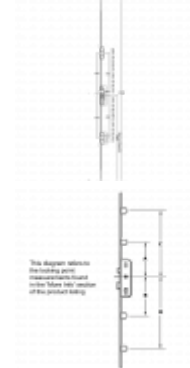

FULLEX XL Lever Operated Latch & Hookbolt With 44mm White Faceplate 2 Hook & 2 Anti-Lift

Description

Offering maximum security and reliability, this twin-spindle Fullex XL Crimebeater lock features a latch and hook centre case, two steel anti-lift bolts and two hooks. The white 44mm faceplate width makes this unit ideal for timber doors.

45mm Backset

92/62mm Centres

Secured by Design
Approved

Features

- Offers maximum security and reliability
- Three opposing steel hooks and two steel anti lift bolts
- Twin spindle
- Euro profile lock case
- 44mm white faceplate

Product Table

L25921

35/92-62 - 44mm White Faceplate

L25922

45/92-62 - 44mm White Faceplate